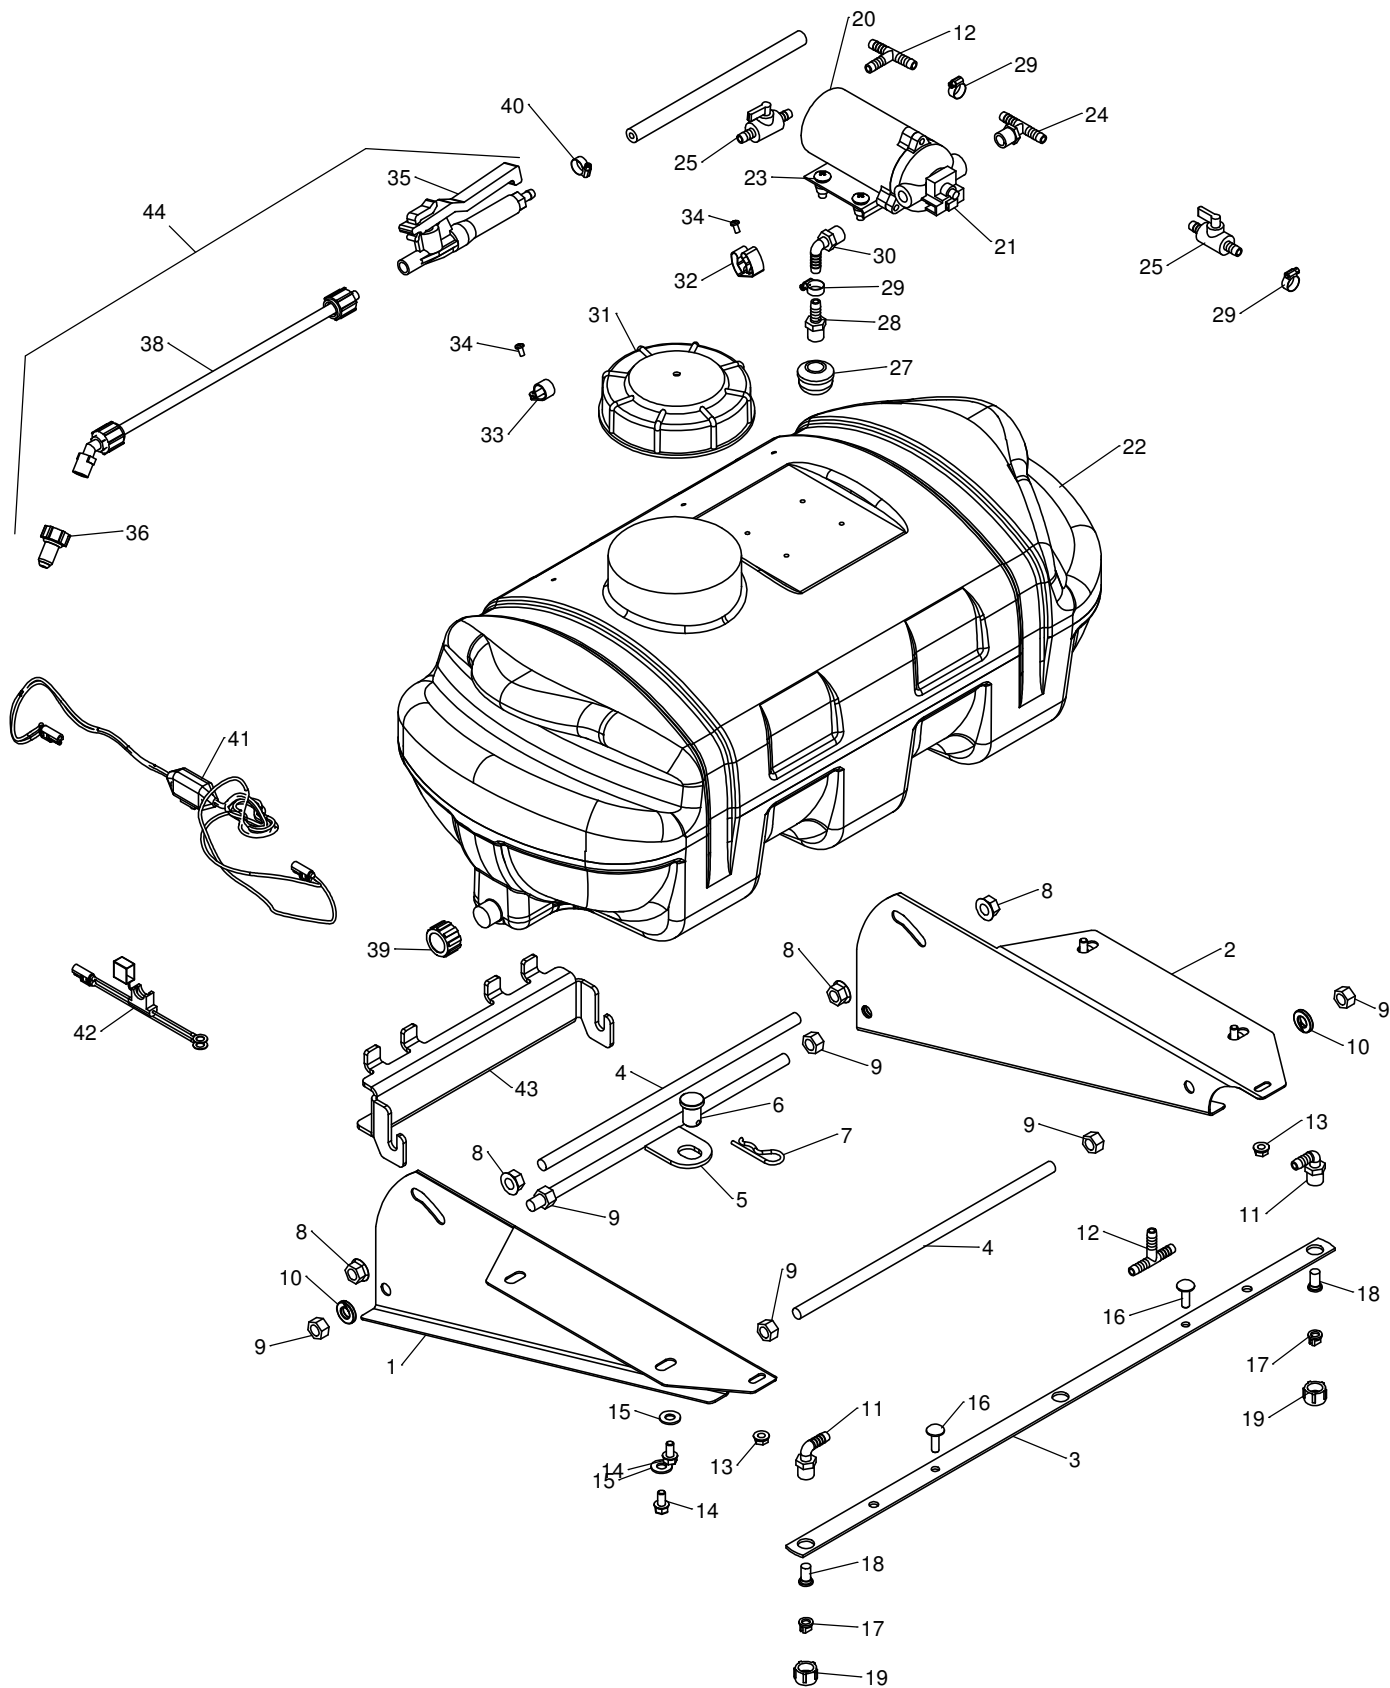

LP53283 - 15 Gallon Sprayer for D100 / S240

LP53283 - 15 Gallon Sprayer for D100 / S240

#	Part #	Qty	Description
1	ST60074	1	Left Side Mounted
2	ST60075	1	Right Side Mounted
3	ST43169	1	Boom
4	ST60077	2	Thread Rod 1/2" x 15"
5	ST60078	1	1/2" Rod w/ Drawbar
6	ST43280	1	Drawbar Pin
7	ST43469	1	Spring Cotter Pin
8	ST65037	4	1/2" Flange Nut
9	ST65034	8	1/2" Nut
10	ST65035	4	1/2" Lock Washer
11	ST43011	2	3/8" Elbow Fitting w/Nut
12	ST43013	2	3/8 Barbed, TEE
13	ST65008	2	5/16 Flange Nut
14	ST65011	4	5/16 x 5/8 Flange Bolt
15	ST65003	4	3/8 Flat Washer
16	ST65033	2	5/16"x1" Truss Head Bolt
17	ST43466	2	Spray Tip, 11008EVS
18	ST43016	2	Spray Tip Screen
19	ST43012	2	Tip Fiting Cap Nut
20	ST43918	1	Pump 2.2 GPM 100 PSI
21	ST43921	1	Pump Head Replacement
22	ST43173	1	Tank 15 Gallon
23	ST65001	4	#10-24 x 1" Truss Head
24	ST43235	1	3/8NPT x 3/8Barbed, TEE
25	ST43014	2	3/8 Barbed, In-line Valve
26	ST43286	1	Hose, Black Rubber 3/8", Per Foot
27	ST43258	1	Sump Strainer 3/8"
28	ST43182	1	3/8" Straight Barbed Fitting
29	ST43010	5	3/8" Oetiker clamp, 0185
30	ST43183	1	3/8NPT x 3/8 Barbed, Elbow
31	ST43175	1	Tank Lid 6"
32	ST43287	1	Holder for Spray Wand
33	ST43191	1	Hose Holder 3/8"
34	ST65000	2	#10-24 x 3/8" Truss Head
35	ST43124	1	Spraywand Valve
36	ST43514	1	Spray Wand Brass Tip
38	ST43515	1	Spray Wand Extension
39	ST43516	1	Drain Cap
40	ST43655	1	3/8 Oetiker Clamp, 0165
41	ST43472	1	Wire Harness Switch
42	ST43483	1	Wire Harness Battery
43	ST60099	1	200 - 100 Mounted Support
44	ST43238	1	Hand Wand with Tip